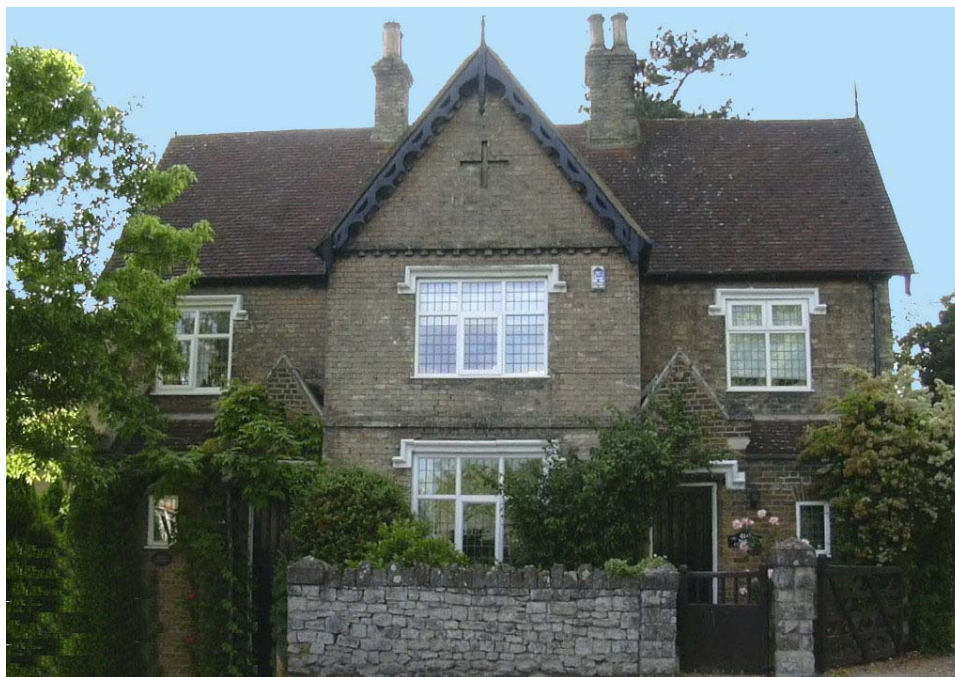

Two of Thomas PERRIN's children lived in Aylesford for most of their lives;

1) Richard PERRIN, a master carpenter, married Elizabeth HUNT but he also had an illegitimate son by Elizabeth ROGERS in 1791. The only child of Richard to be married was his son George PERRIN.

Aylesford Bridge
seen from George
PERRIN's house.

All the children of Richard PERRIN lived in this house next to the bridge in Aylesford in the early 1840's. One side of the house was used as a shop and the other was the living area. George PERRIN was the head of the family. He married Harriet BOOTH and they had two surviving children.